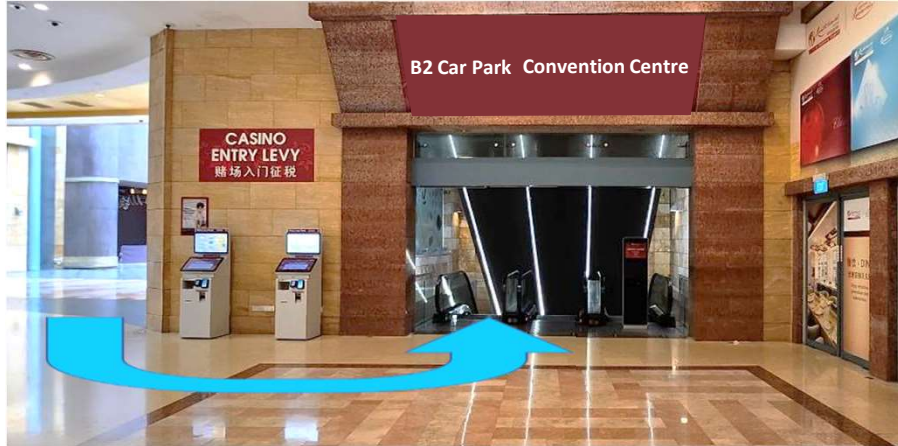

Access Routes to Resorts World Convention Centre

- Updated as of 2 May 2023 -

Resorts World Convention Centre: via Public Transportation + Sentosa Express

- 1 Alight at Resorts World Station and walk along the sheltered path

- 2 Turn left and take the escalators leading down to the Casino

Resorts World Convention Centre: via Public Transportation + Sentosa Express

3 Turn Left and head towards the Casino

4 Turn Left before entrance of Casino

Resorts World Convention Centre: via Public Transportation + Sentosa Express

5 Head down to Basement 2

6 Follow the "red carpet" painted on the floor