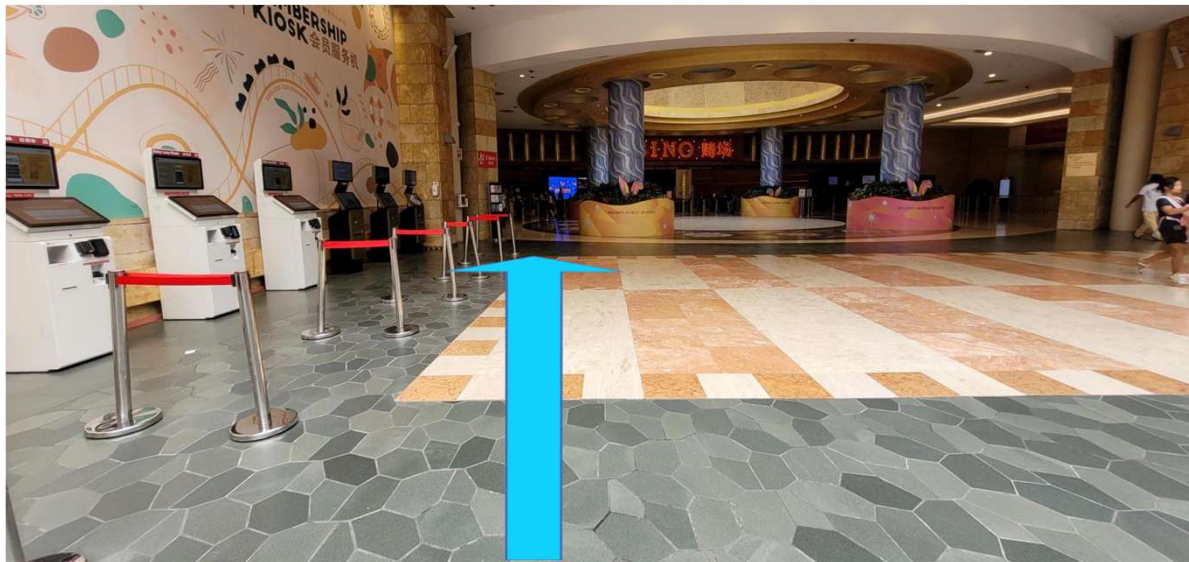

- 2 Turn left and take the escalators leading down to the Casino

Resorts World Convention Centre: via Public Transportation + Sentosa Express

3 Turn Left and head towards the Casino

4 Turn Left before entrance of Casino

Resorts World Convention Centre: via Public Transportation + Sentosa Express

5 Head down to Basement 2

6 Follow the "red carpet" painted on the floor