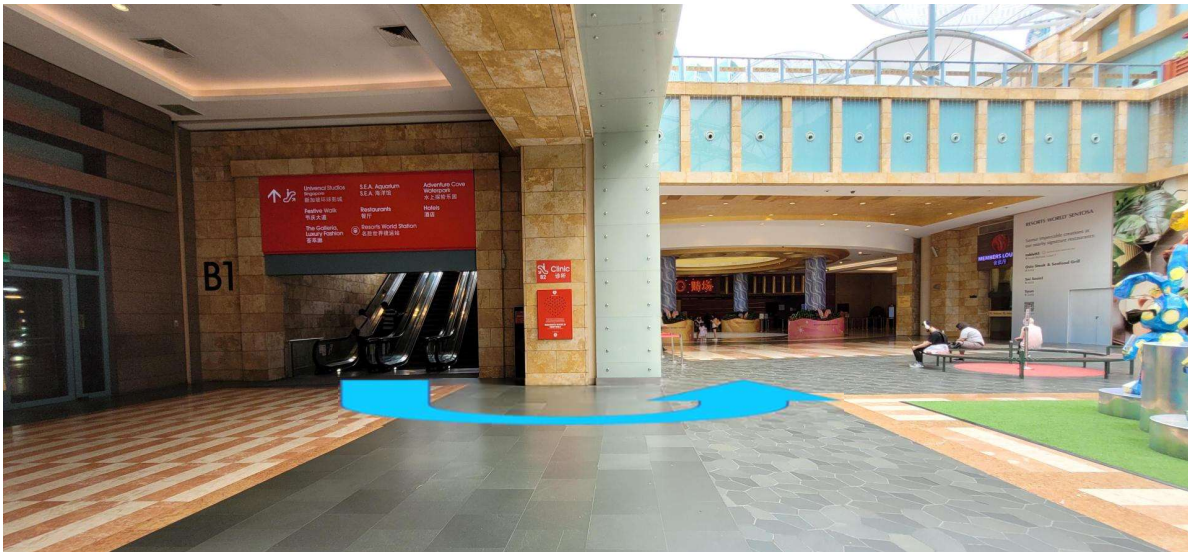

Access Routes to Resorts World Convention Centre

- Updated as of 2 May 2023 -

Resorts World Convention Centre: via Public Transportation + Sentosa Express

- 1 Alight at Resorts World Station and walk along the sheltered path

- 2 Turn left and take the escalators leading down to the Casino

Resorts World Convention Centre: via Public Transportation + Sentosa Express

3 Turn Left and head towards the Casino

4 Turn Left before entrance of Casino

Resorts World Convention Centre: via Public Transportation + Sentosa Express

5 Head down to Basement 2

6 Follow the "red carpet" painted on the floor